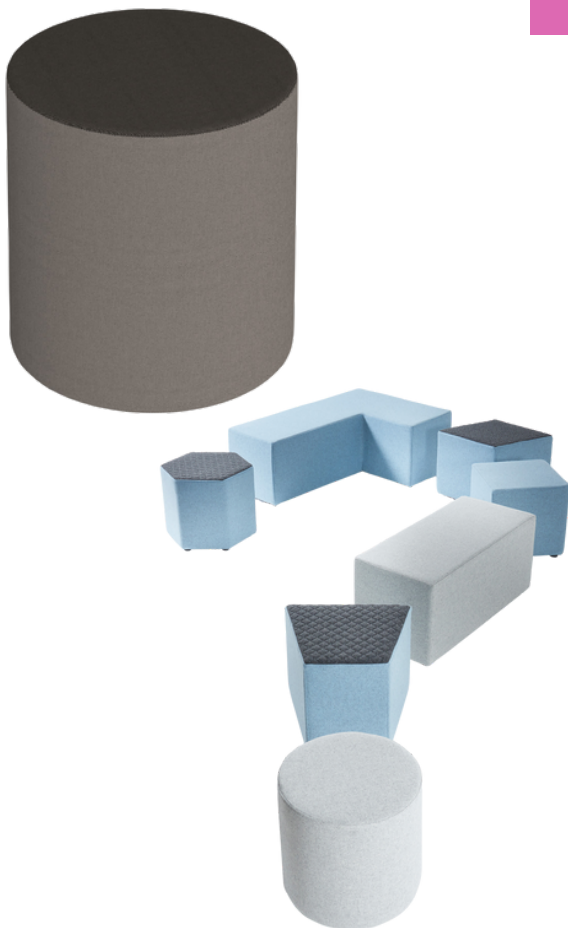

## MODULAR BREAKOUT SEATING

- Camira Era fabrics with two-tone options
- Deep-foamed seats offering enhanced comfort within relaxation areas
- Easy to move and re-configure to suit different environments
- Stylish accessory for any breakout area or reception
- Use on their own or mixed with other seating ranges
- Various shapes available