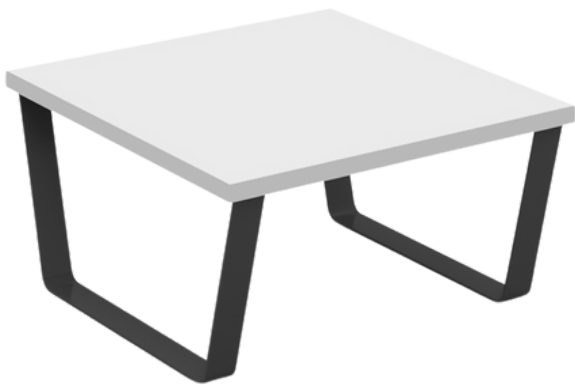

Chrystal

Soft Seating

ENCORE² MODULAR COFFEE TABLE